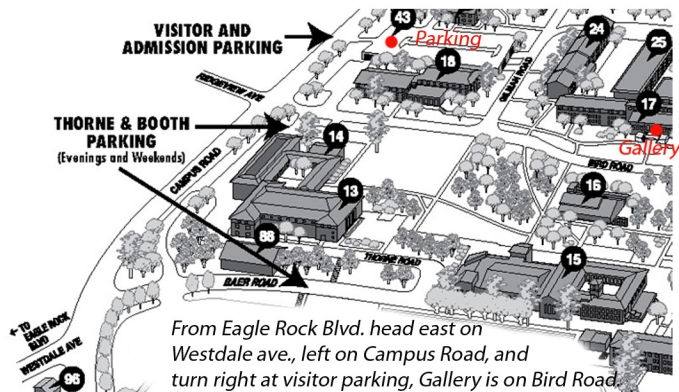

## Weingart Gallery

Occidental College

1600 Campus Road

Los Angeles, CA 90041

For directions and more info please visit: [www.oxy.edu](http://www.oxy.edu)  
or call 323-259-2749. The Weingart Gallery is located in  
the Weingart Center for the Arts at Occidental College.

From Eagle Rock Blvd. head east on Westdale ave., left on Campus Road, and turn right at visitor parking, Gallery is on Bird Road.

Front image: "American Record" (detail) by Jeanne Lorenz